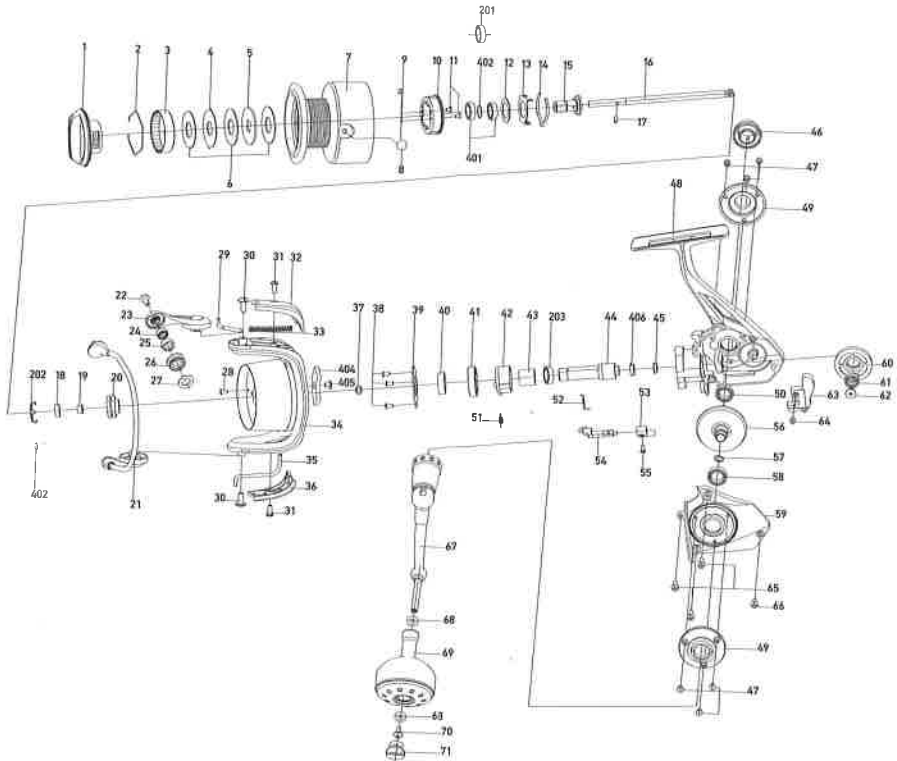

BLAST GOLD SW

Saltwater Series

Model : 2000 / 3000 / 4000 / 5000 / 3000H / 4000H / 5000H

No.	Part Name	No.	Part Name	No.	Part Name	No.	Part Name	No.	Part Name
1	Drag Knob Assy	18	Ball Bearing	35	Kick Level	52	Anti-Reverse Level Spring	69	Handle Knob
2	Drag Washer Retainer	19	Bushing	36	Rotor Cover-B	53	Anti-Reverse Level	70	Screw
3	Drag Knob Click Plate	20	Rotor Nut	37	Adjusting Washer-B	54	Anti-Reverse Shaft	71	Handle Knob Cap
4	Eared Washer	21	Ball Assy	38	Screw	55	Screw		
5	Key Washer	22	Screw	39	Rotor Cover	56	Drive Gear Assy		2000 / 3000 Model
6	Drag Washer	23	Ball Arm	40	Ball Bearing	57	Washer	201	Ball Bearing
7	Spool	24	Ball Bearing	41	Roller Room	58	Ball Bearing	202	Ball Bearing Cover
8	Line Clip	25	Line Roller Bushing	42	Roller	59	Body Cover	203	Ball Bearing
9	Line Clip Spring	26	Line Roller	43	Roller Inner Bushing	60	Oscillation Gear		
10	Screw	27	Line Roller Washer	44	Pinion Gear	61	Ball Bearing		4000 / 5000 Model
11	Ball Bearing Retainer	28	Screw	45	Pinion Gear Bushing-B	62	Screw	401	Ball Bearing
12	Adjusting Washer-A	29	Ball Spring Shaft	46	Handle Cap	63	Slider Assy	402	Washer
13	Click Plate	30	Screw	47	Screw	64	Screw	403	Ball Bearing Retainer
14	Click Leaf Spring	31	Screw	48	Body	65	Ball Bearing	404	Balance Plate
15	Shaft Drag Adapter	32	Rotor Cover-A	49	Decorating Ring	66	Screw	405	Screw
16	Main Shaft	33	Ball Spring	50	Ball Bearing	67	Handle Assy	406	Pinion Gear Bushing-A
17	Pin	34	Rotor	51	Spring	68	Bushing		